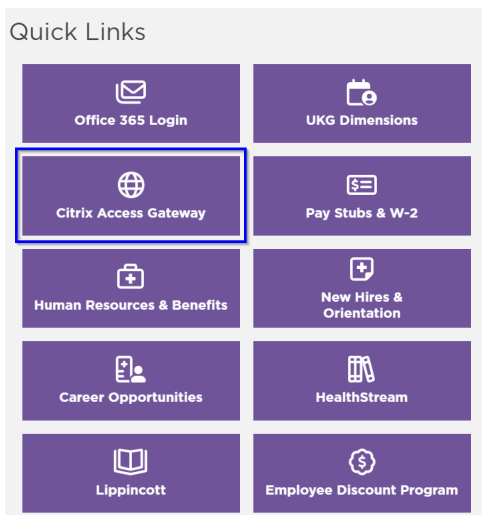

### Try it Out:

1. Go to [www.Spartanburgregional.com](http://www.Spartanburgregional.com)
2. Under the “I am a...” dropdown, select “employee or job seeker”

3. Under the “and would like to...” dropdown, select “see employee resources”

4. Click “Go”

5. Scroll to Quick Links and **select** Citrix Access Gateway

6. You will be directed to the Citrix Login Page.
  1. If this is your first time logging in, you will need to download the Citrix client.
  2. If you have already downloaded the client, you can simply choose your Login option.

**Download**

Access your applications using Citrix without the need for a VPN client setup from anywhere you have Internet access. Click below to log in to Citrix and access your applications. See the related documentation below to review frequently asked questions and the current system requirements.