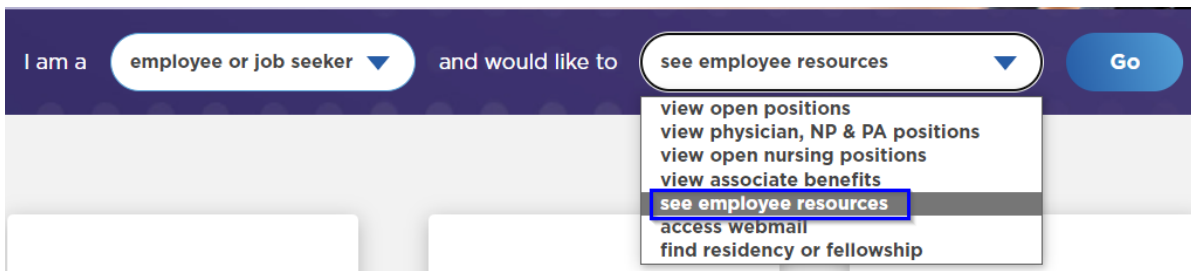

## Access Epic Remotely

Epic can be accessed from anywhere via the internet.

### Try it Out:

1. Go to [www.Spartanburgregional.com](http://www.Spartanburgregional.com)
2. Under the “I am a...” dropdown, select “employee or job seeker”

3. Under the “and would like to...” dropdown, select “see employee resources”